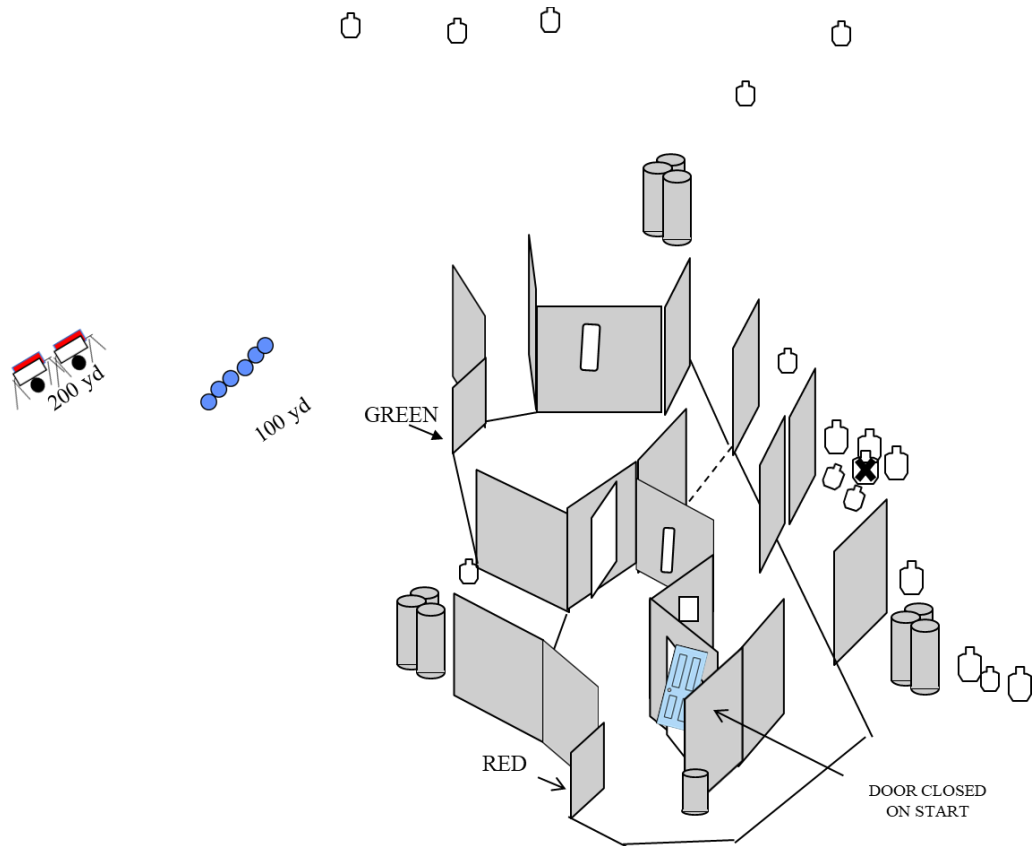

* RED GREEN SHOW STAGE ONE*

RULES: ORPCI MG RULES

COURSE DESIGNER: GWELBORN

START POSITION: Standing with both hands on doorknob. The handgun in loaded and holstered and loaded rifle is in barrel, safety engaged, muzzle down. Doors CLOSED on start.

STAGE PROCEDURE

On signal engage 200 yd Flashers from Red barricade only . Engage 100 yd plates from Green barricade only. Engage ½ scale paper targets with rifle only. Engage full scale targets with handgun only.

The firearm in use must be grounded muzzle down in barrel/box prior to retrieving next firearm. Engage all targets respecting fault lines. ONE/PCC GUN: Misses on steel apply.

All walls, doors, barrels, snow fence walls are hardcover from the ground up unless otherwise specified.

SCORING

SCORING : ORPCI MG Rules

TARGETS: 6 FULL IPSC

. 10 ½ IPSC

. 8 STEEL

SCORED HITS: ORPCI MG Rules

START-STOP: Audible - Last shot

PENALTIES: yes

BAY 1	RO NOTES: