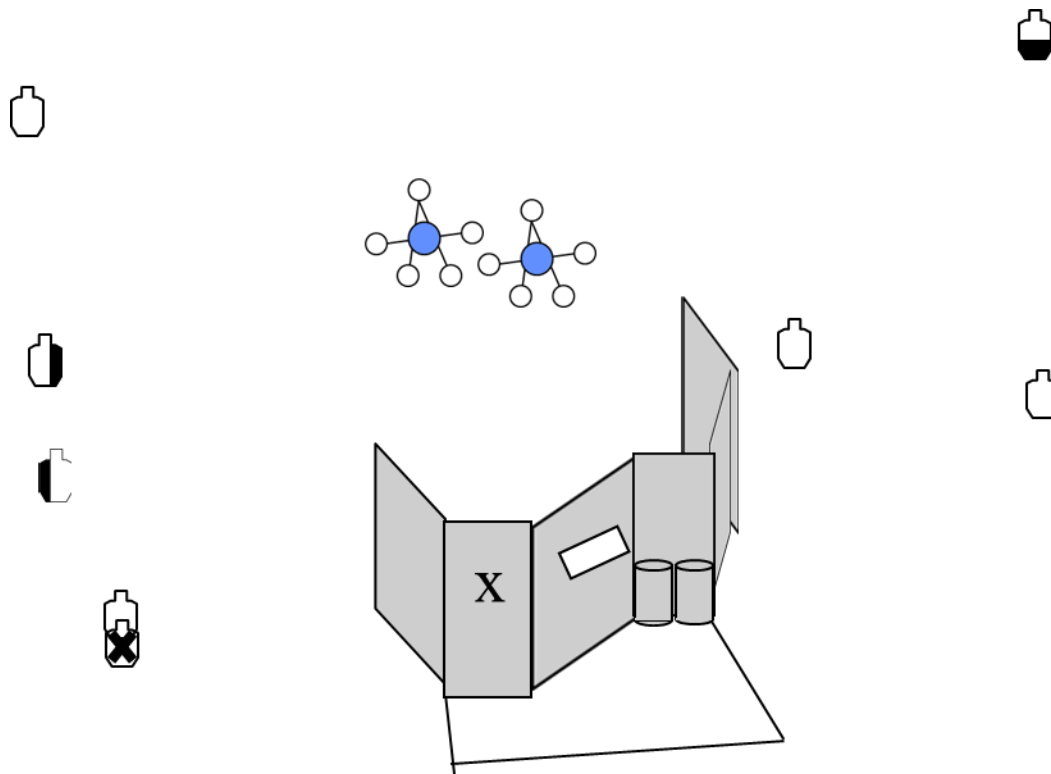

# \* STAGE SIX \*

**RULES:** ORPCI MG

**COURSE DESIGNER:** GWELBORN

**START POSITION:** Standing with loaded rifle at low ready and muzzle on mark. The loaded handgun is holstered and/or loaded shotgun muzzle down in dump barrel safety on.

### SCORING

**SCORING :**

**TARGETS:** 7 PAPER 10 STEEL

**SCORED HITS:** YES

**START-STOP:** Audible - Last shot

**PENALTIES:** ORPCI IMG

BAY 6

RO NOTES: