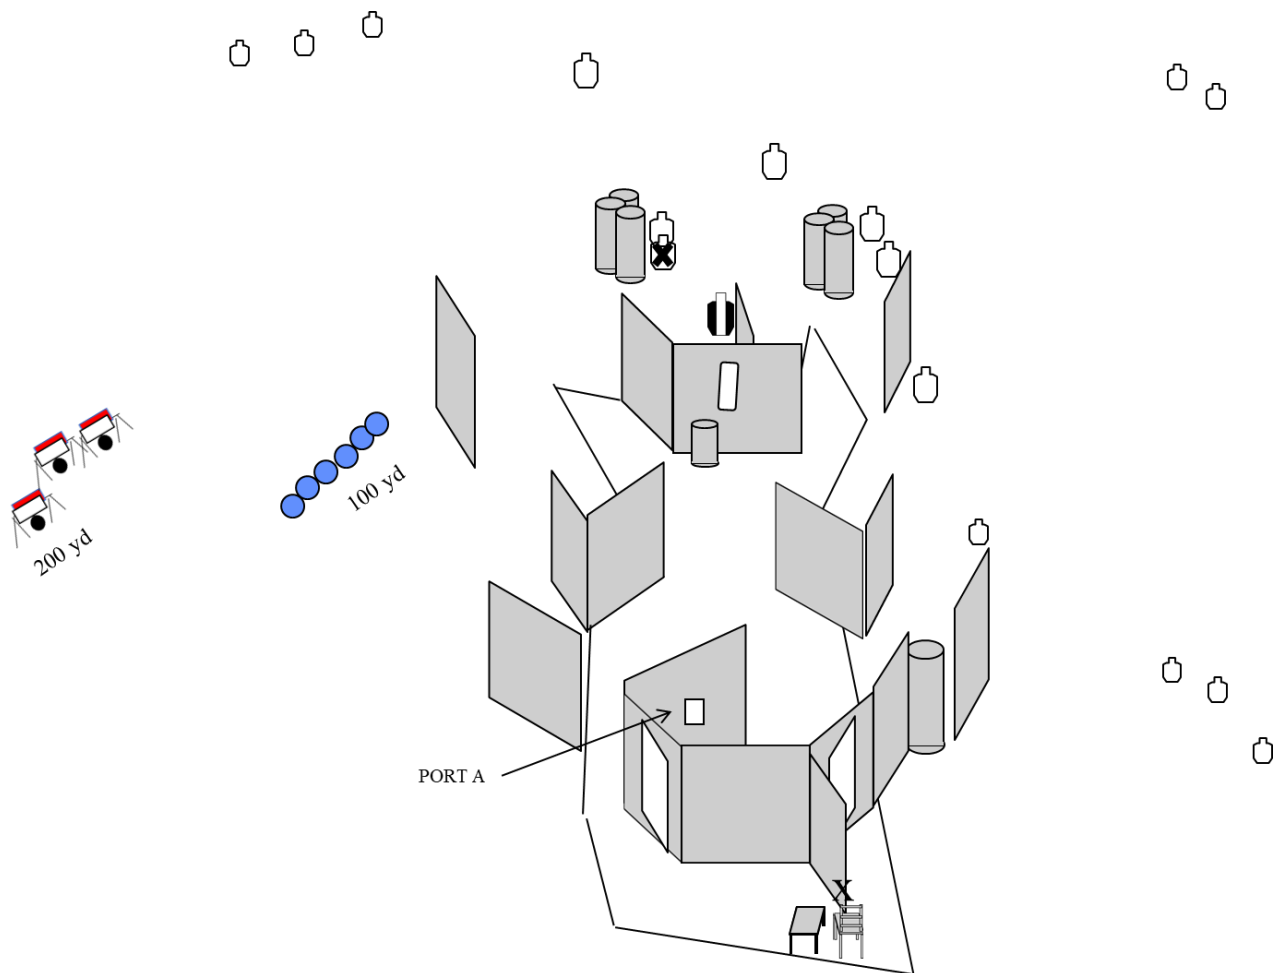

* STAGE ONE *

RULES: ORPCI MG RULES

COURSE DESIGNER: GWELBORN

START POSITION: Seated on chair with loaded rifle at low ready, safety engaged, muzzle on MARK. Doors OPEN on start.

STAGE PROCEDURE

On signal engage 200 yd steel from TABLE only and 100 yd steel through PORT A only. Engage ½ scale paper targets with rifle only. Engage full scale targets with handgun only.

The firearm in use must be grounded muzzle down in barrel/box prior to retrieving next firearm. Engage all targets respecting fault lines. **ONE/TWO GUN:** Misses on steel apply.

All walls, doors, barrels, snow fence walls are hardcover from the ground up unless otherwise specified.

SCORING

SCORING : ORPCI MG Rules

TARGETS: 16 IPSC 9 STEEL

SCORED HITS: ORPCI MG Rules

START-STOP: Audible - Last shot

PENALTIES: yes

BAY 1

RO NOTES: